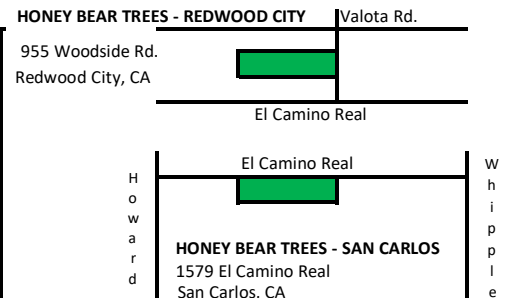

Honey Bear Trees

PO Box 5765
Redwood City, CA 94063

Shelly: (650) 759-3648
shellycocco@yahoo.com

Fax: (650) 368-3187

The finest trees for your home or special event

www.honeybeartrees.com

Ormondale School CHRISTMAS TREE AND WREATH Fundraising Program

Your organization receives 15% of the purchase price when you buy a Holiday tree at HONEY BEAR TREES. Tell your friends & neighbors and raise even more money!

Simply bring this flyer when you purchase your tree and wreath. (If you happen to forget it, there will be extra flyers on the lot). All our trees are of the finest quality and freshness, grown on the Cocco Christmas Tree Farm in Oregon's beautiful Cascade foothills. Here's a great opportunity to find the perfect Christmas Tree and support your organization at the same time!

WE ARE HAPPY TO ANNOUNCE THAT HONEY BEAR TREES WILL BE RETURNING TO OUR REDWOOD CITY AND SAN CARLOS LOCATIONS. WE WILL BE 100% COVID-19 COMPLIANT AT BOTH LOTS. MASKS WILL BE REQUIRED FOR EMPLOYEES AND CUSTOMERS. YOUR SAFTY IS OUR #1 CONCERN!

<p>HONEY BEAR TREES - REDWOOD CITY 955 Woodside Rd. Redwood City, CA 650-364-3507</p>	<p>Open: 11/14/2020 to 12/24/2020 7 - days a week 10:00 am to 8:00 pm</p>
<p>HONEY BEAR TREES - SAN CARLOS 1579 El Camino Real San Carlos, CA</p>	<p>Open: 11/21/2020 to 12/24/2020 7 - days a week 10:00 am to 8:00 pm</p>