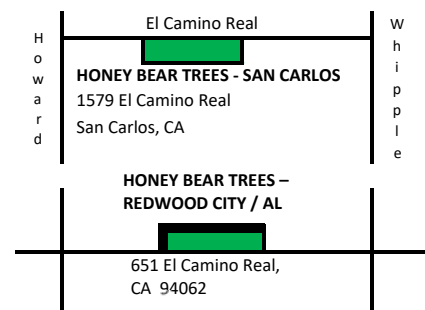

Honey Bear Trees

PO Box 5765
Redwood City, CA 94063

Shelly: (650) 759-3648
shellycocco@yahoo.com

Fax: (650) 368-3187

The finest trees for your home or special event

www.honeybeartrees.com

Portola Valley School District CHRISTMAS TREE AND WREATH Fundraising Program

Your organization receives 15% of the purchase price when you buy a Holiday tree at HONEY BEAR TREES. Tell your friends & neighbors and raise even more money!

Simply bring this flyer when you purchase your tree and wreath. (If you happen to forget it, there will be extra flyers on the lot). All our trees are of the finest quality and freshness, grown on the Cocco Christmas Tree Farm in Oregon's beautiful Cascade foothills. Here's a great opportunity to find the perfect Christmas Tree and support your organization at the same time!

WE ARE HAPPY TO ANNOUNCE THAT HONEY BEAR TREES WILL BE RETURNING TO OUR SAN MATEO/ EVENT CENTER LOCATION! NOW WE HAVE 4 LOTS TO SERVE YOU AND MAKE YOUR HOLIDAYS SPECIAL.

HONEY BEAR TREES- SAN MATEO EVENT CENTER 2495 S. Delaware Ave. San Mateo, CA 94403	Open: 11/28/2019 to 12/24/2019 7 Days a week 9:00 am to 9:00 pm (check our website for early closures)
-------------------------------------------------------------------------------------------------	-----------------------------------------------------------------------------------------------------------------

HONEY BEAR TREES - REDWOOD CITY 955 Woodside Rd. Redwood City, CA 650-364-3507	Open: 11/16/2019 to 12/24/2019 7 - days a week 9:00 am to 9:00 pm
HONEY BEAR TREES - SAN CARLOS 1579 El Camino Real San Carlos, CA	Open: 11/16/2019 to 12/24/2019 7 - days a week 9:00 am to 9:00 pm
HONEY BEAR TREES - REDWOOD CITY AMERICAN LEGION 651 EL CAMINO REAL Redwood City, CA 94062	Open: 11/29/2019 to 12/24/2019 7 - days a week 9:00 am to 9:00 pm